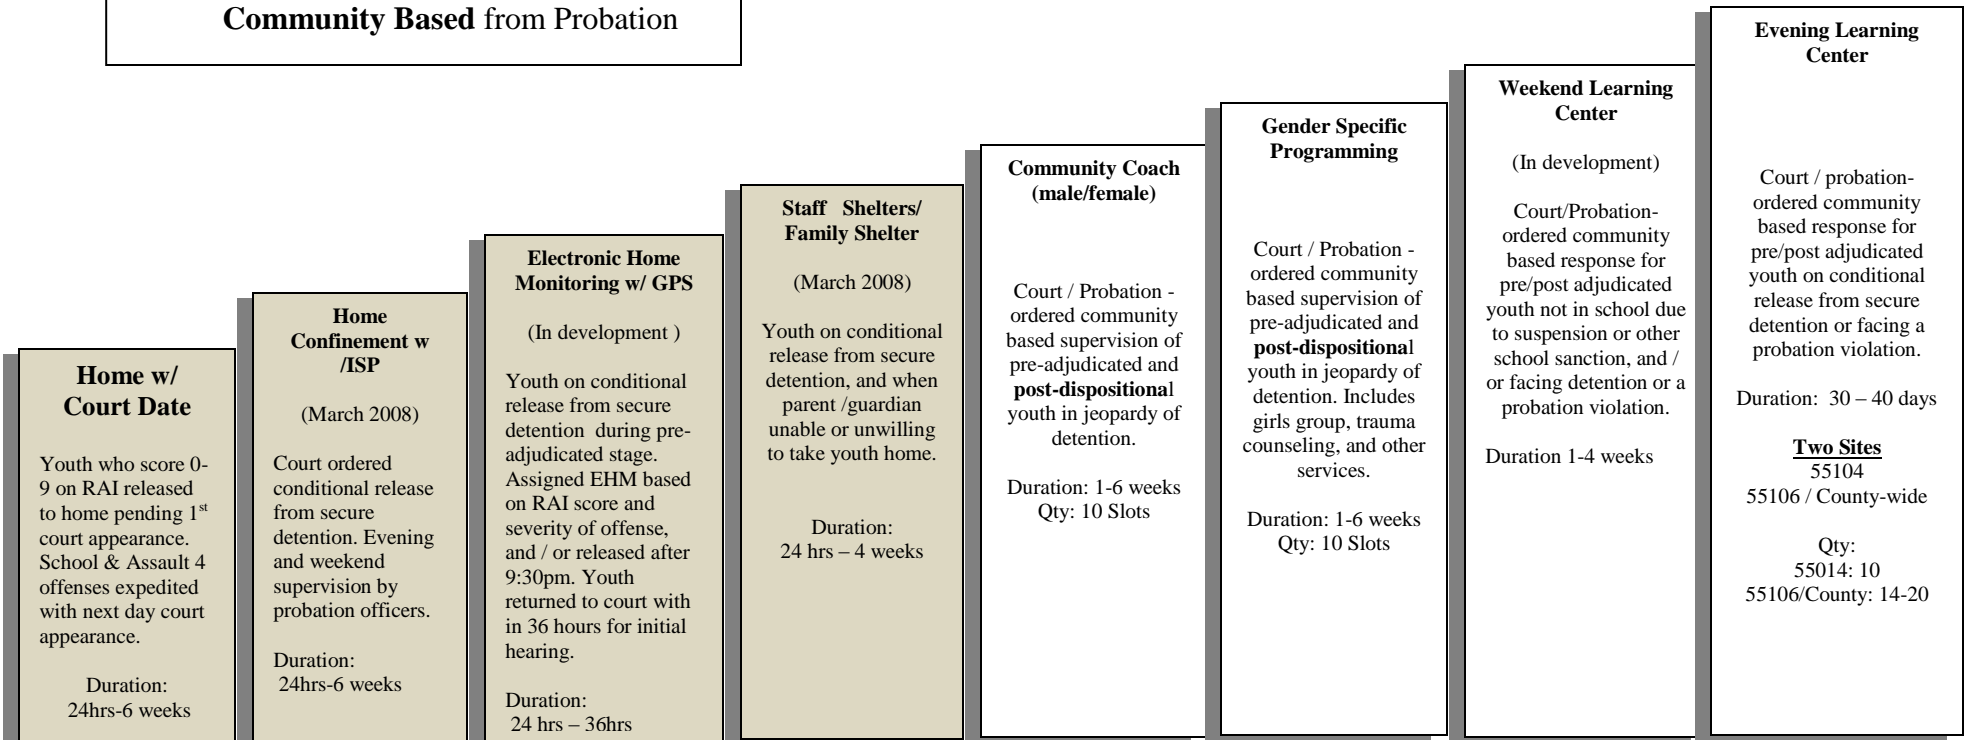

Juvenile Detention Alternatives Continuum

Overview of ATDs:
36-hour from JDC
Conditional Release from Court
Community Based from Probation

36-hour and Conditional Release ATDs

Community-based ATDs

OTHER PROGRAMS Available:

- ART: (Anger Management)
- FFT: (Family Functional Therapy)
- Work Readiness Program
- Shelter Plus: (includes services)
- Thinking for Change
- Victim Impact Group